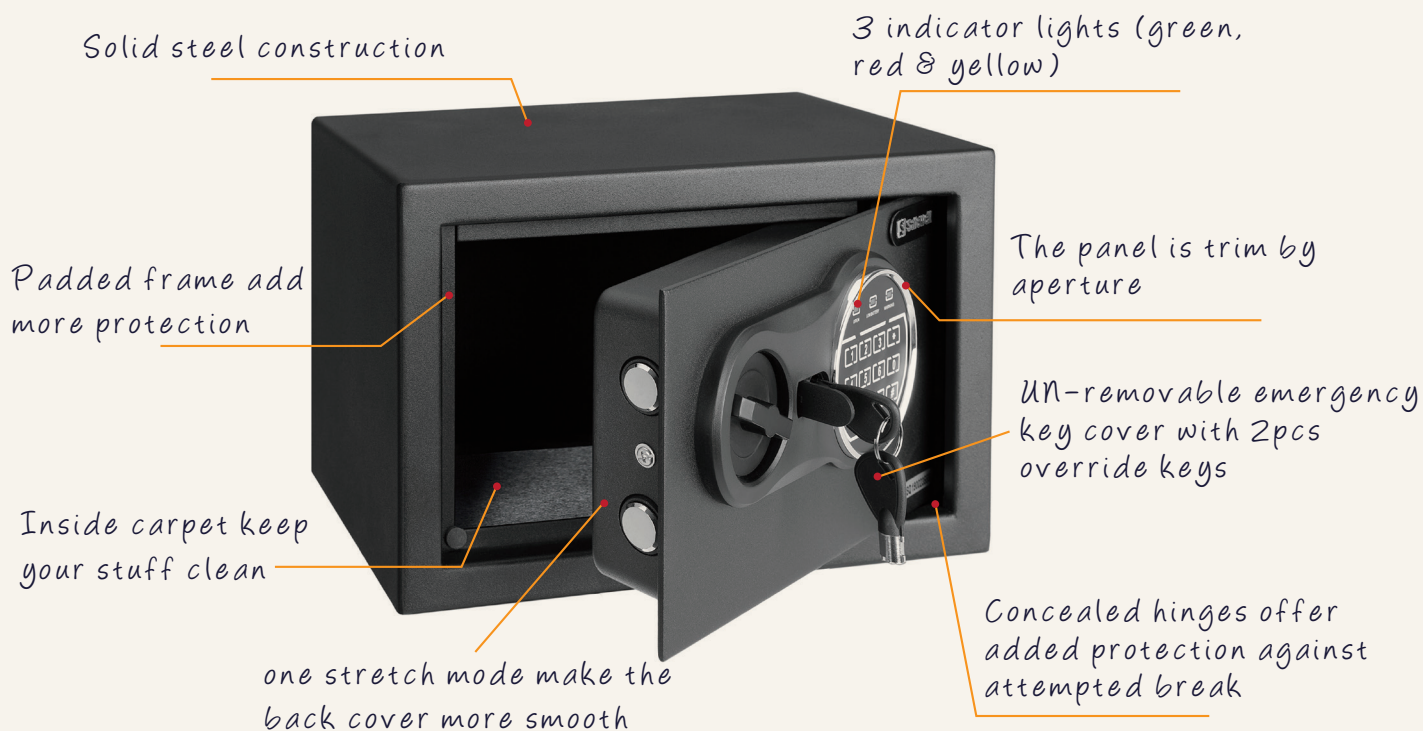

Model E4700E Series Keep your valuables carefully locked away, nicely accommodates a wide range of items, including legal documents, passports, jewelry, cash, and more. Whether leaving for a long vacation or simply heading to work for the day, experience the peace of mind that comes with knowing your prized and important possessions are protected.

Hidden Reset Button more security.
4x1.5V AA batteries

Concealed hinges offer added protection against attempted break-in

Pre-drilled holes at the bottom and back with free Fixings included

2 solid steel live-action locking bolts($\varnothing > 20\text{mm}$)system